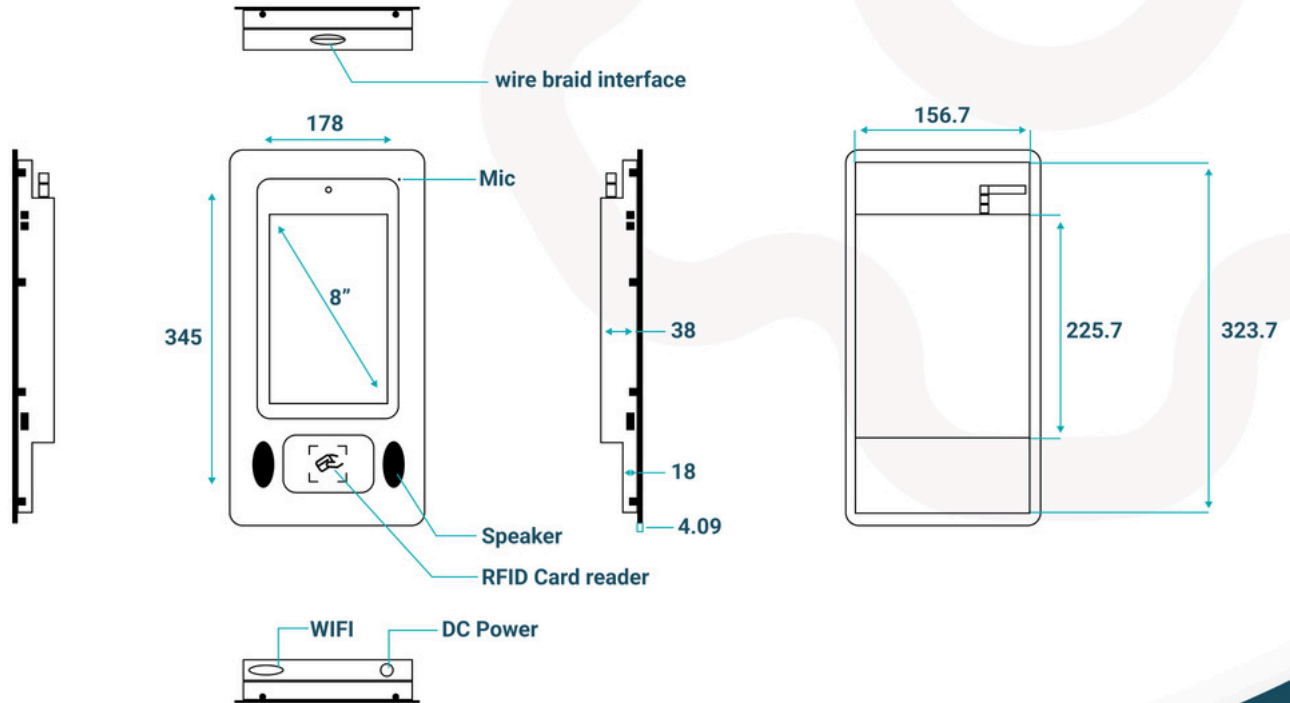

מפרט טכני - TPC080-A611

Screen Parameters

Size	8 inch	Screen resolution	800*1280
visual angle	85/85/85/85(L/R/U/D)	colour	16.7m
Brightness	800cd/m ²	contrast ratio	800:1
response time	6.5ms	Touch screen type	Capacitive touch screen
Surface hardness	7H	input mode	Handwriting or capacities pen
Light Transmittance	≥88%	Controller Communication	USB