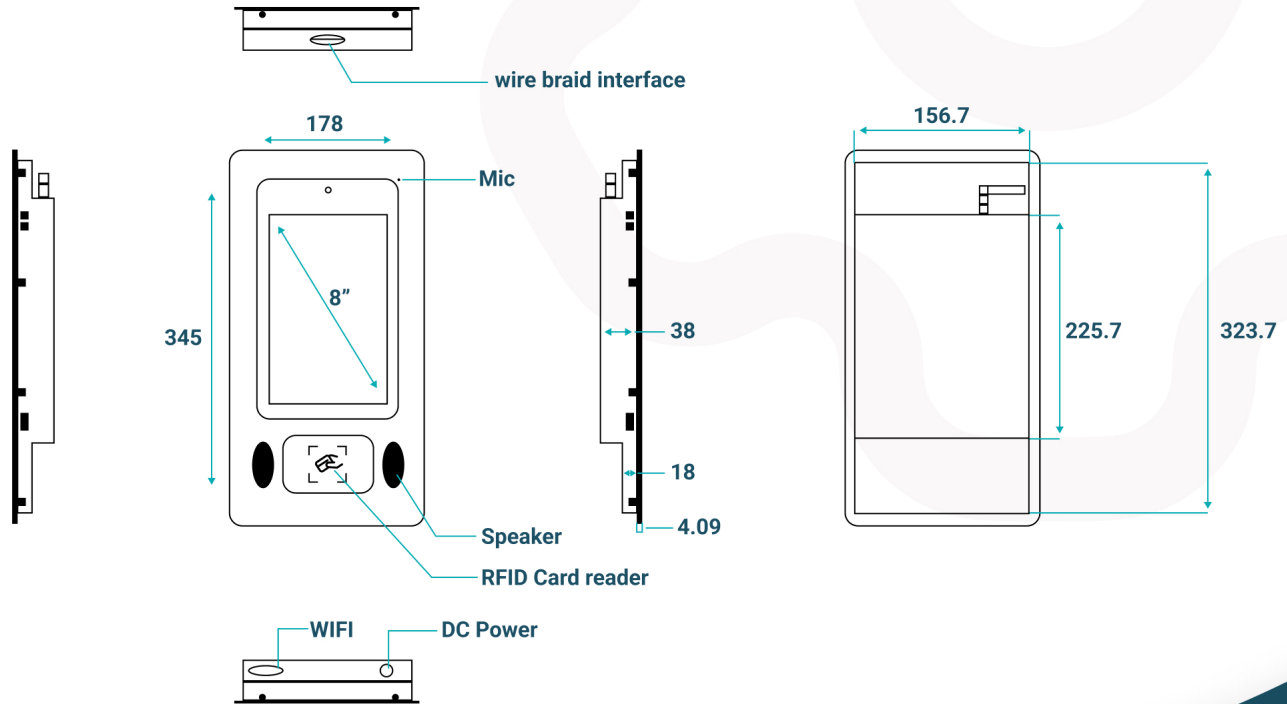

מפרט טכני - TPC080-A611

Screen Parameters

Size	8 inch	Screen resolution	800*1280
visual angle	85/85/85/85(L/R/U/D)	colour	16.7m
Brightness	800cd/m ²	contrast ratio	800:1
response time	6.5ms	Touch screen type	Capacitive touch screen
Surface hardness	7H	input mode	Handwriting or capacities pen
Light Transmittance	≥88%	Controller Communication	USB